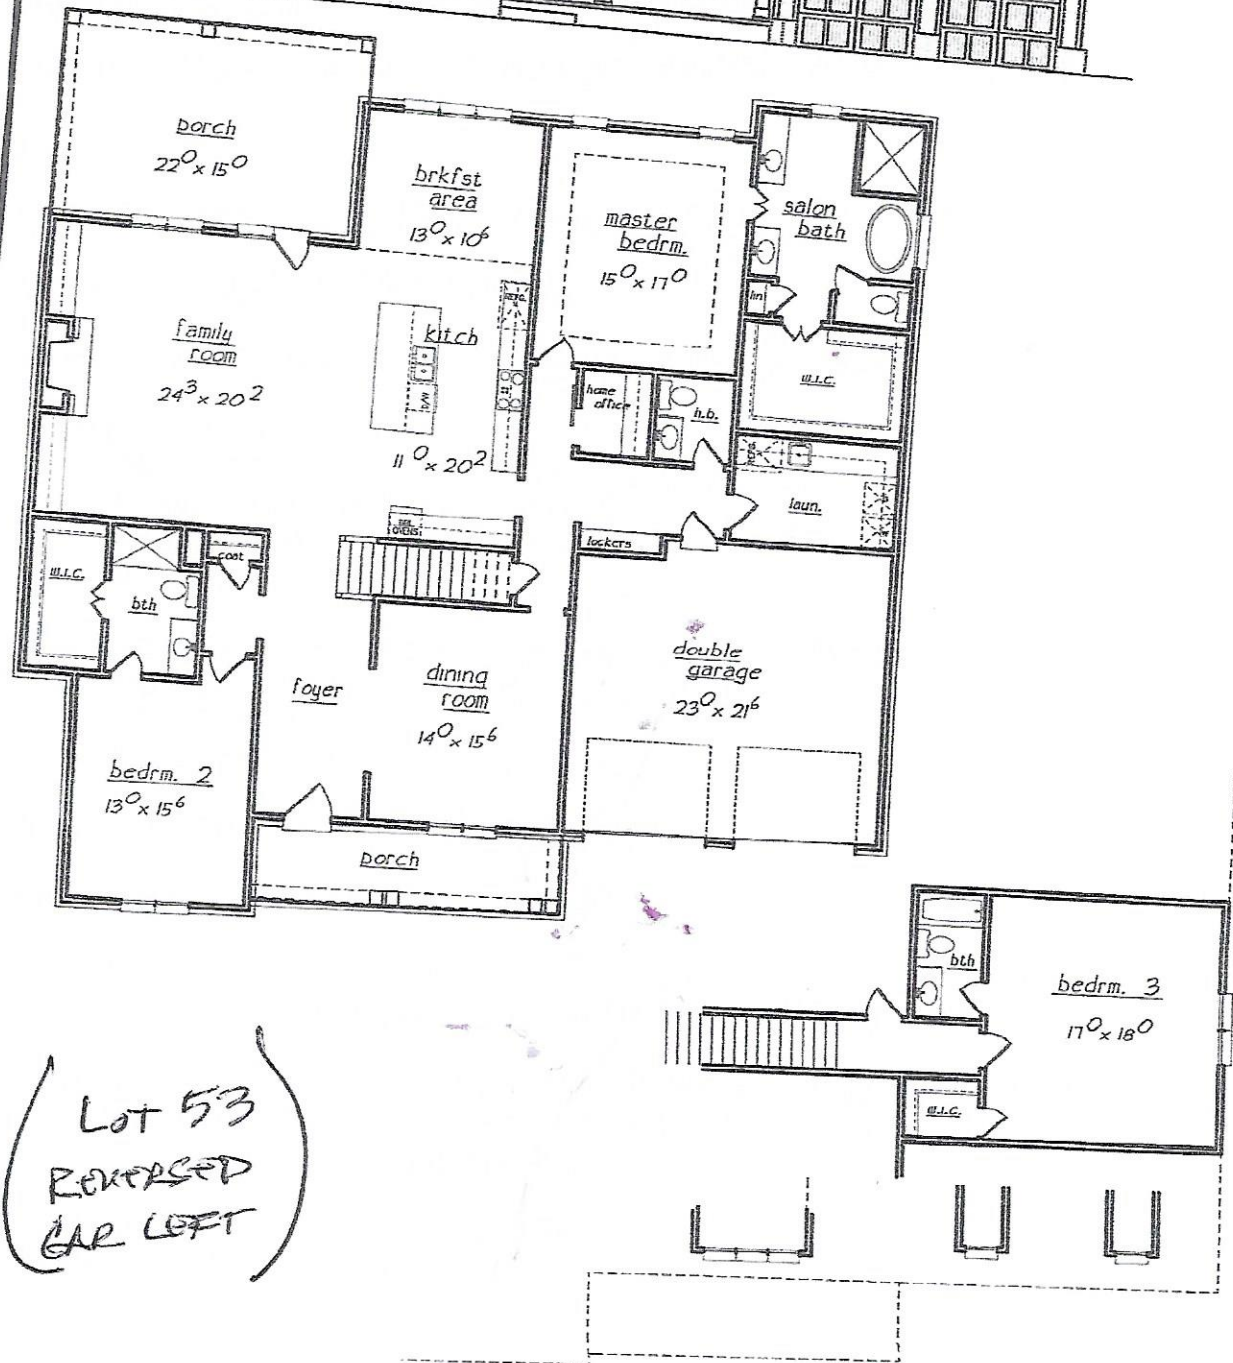

EGG FARM CIR.

scale: 1" = 20'-0"

LOT 53  
 PIPERTON PRESERVE SUBD.  
 SHELBY COUNTY, TENNESSEE  
 FOR: DAVE MOORE  
 PLAN: 1096\_B

DATE 06-27-2017

Lot 53  
REVERSED  
GAR LEFT